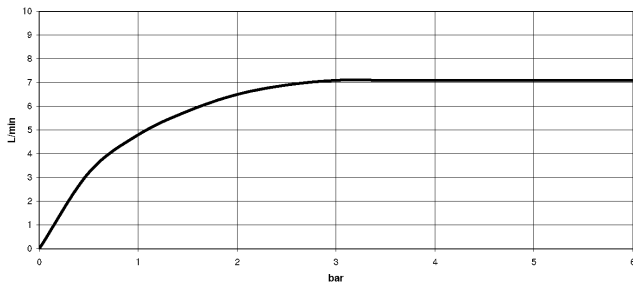

Can only be combined with 33826790, 32800790, 33826888, 32815888, 20815892, 33826875.

Intrinsic protection against back flow.

	Chrome	27 789 970-00
	Brushed Platinum	27 789 970-06
	Platinum	27 789 970-08
	Dark Chrome	27 789 970-19
	Brushed Chrome	27 789 970-93
	Brushed Dark Platinum	27 789 970-99

## Flow rate chart