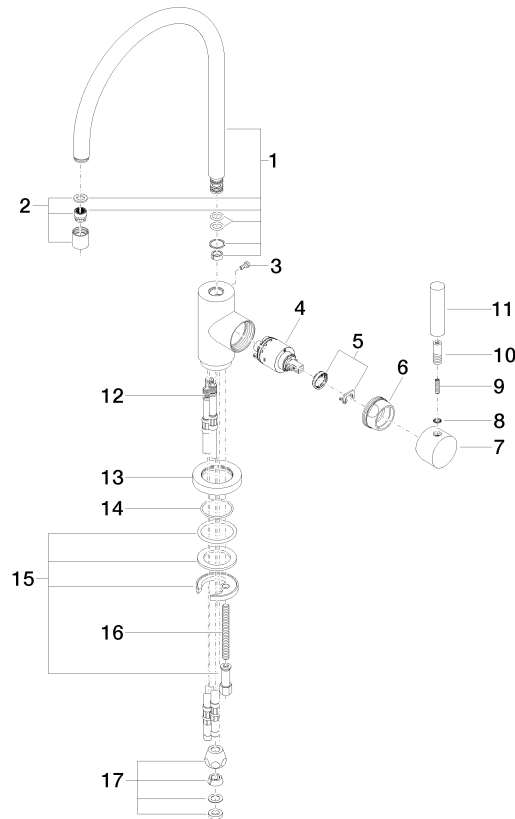

## TARA Single-lever mixer with profi spray set - Chrome

ST 110 109 1888

- 235mm projection
- pivotable spout 360°
- air-enriched flow
- height of mixer 400 mm
- height up to aerator 230 mm
- single-lever mixer hole diameter 35mm
- max. flow 7 l/min at 3 bar flow pressure
- lead-free
- WRAS 1705020
- This product can help a building meet the requirements of Green Building Rating Systems, e.g. LEED®, BREEAM®, DGNB

## TARA Single-lever mixer with profi spray set - Chrome

---

ST 110 109 1888

**TARA Single-lever mixer with profi spray set - Chrome**

ST 110 109 1888

**Flow rate chart**

**Certificates**

LGA\_18901.

ETA\_18524.

WRAS\_2311044.

**TARA Single-lever mixer with profi spray set - Chrome**

ST 110 109 1888

**Spare parts list**

No.	Item Number	Name	Quantity used	Delivery time
1	90 28 22 049 02-00	spout	1	10
2	90 23 01 028 03-00	aerator	1	10
3	09 30 30 054 90	screw	1	2
4	90 15 05 065 00 90	cartridge	1	2
5	90 28 10 148 00 90	accessories	1	2
6	09 24 04 107-00	nut	1	10
7	90 20 88 040 00-00	handle	1	10
8	90 30 11 032 00 90	disc	1	2
9	09 31 11 010 90	pin	1	2
10	90 24 04 048 00-00	nipple	1	10
11	11 170 880-00	handle	1	10
12	04 30 04 064 00 90	hose	3	60
13	09 28 10 055-00	rosette	1	10
14	09 14 10 034 90	seal	1	2
15	04 30 11 038 00 90	fixing set	1	2
16	09 31 11 011 90	pin	1	2
17	90 23 30 040 00-00	threaded connector	1	10