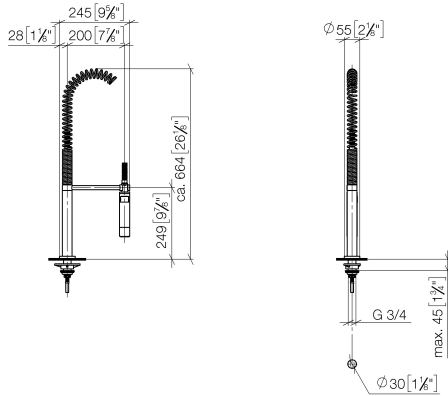

## TARA Single-lever mixer with profi spray set - Chrome

ST 110 109 1888

- 235mm projection
- pivotable spout 360°
- air-enriched flow and spray flow
- height of mixer 400 mm
- test
- height up to aerator 230 mm
- single-lever mixer hole diameter 35 mm
- profi spray hole diameter 30mm
- automatic spout/shower diverter
- sprayface with anti-scaling system
- max. flow 7 l/min at 3 bar flow pressure
- lead-free
- This product can help a building meet the requirements of Green Building Rating Systems, e.g. LEED®, BREEAM®, DGNB

## TARA Single-lever mixer with profi spray set - Chrome

ST 110 109 1888

Fits: ELIO, TARA, TARA ULTRA

- spray flow
- automatic diverter for spout/Profi spray set
- height of mixer 665 mm
- individual rosette diameter 55mm
- profi spray hole diameter 30mm
- sprayface with anti-scaling system
- lead-free

# TARA Single-lever mixer with profi spray set - Chrome

ST 110 109 1888

mm [inches]  
M 1:10