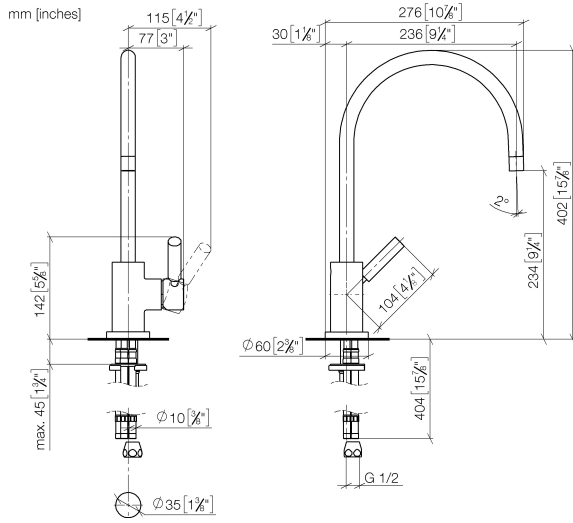

TARA Single-lever mixer with profi spray set - Chrome

ST 110 109 1888