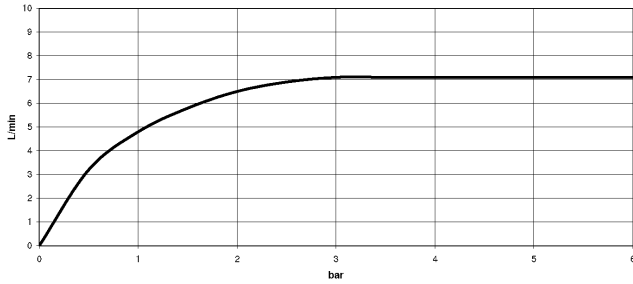

## TARA Single-lever mixer with profi spray set - Chrome

---

ST 110 109 1888

**TARA Single-lever mixer with profi spray set - Chrome**

ST 110 109 1888

**Flow rate chart**

**Certificates**

LGA\_18901.