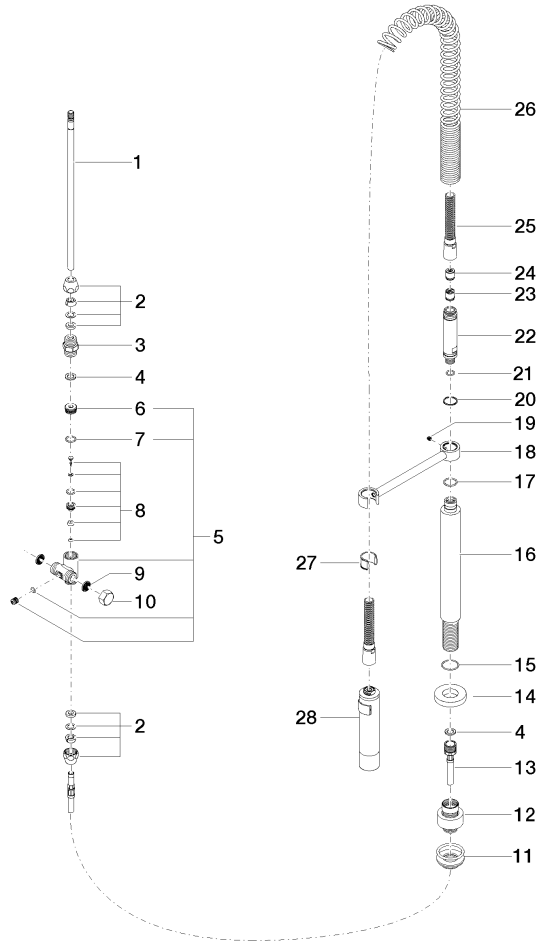

TARA Single-lever mixer with profi spray set - Chrome

ST 110 109 1888

TARA Single-lever mixer with profi spray set - Chrome

ST 110 109 1888

Spare parts list

No.	Item Number	Name	Quantity used	Delivery time
1	04 24 02 046 01-07	pipe	1	10
2	90 23 30 040 00-00	threaded connector	2	10
3	90 24 03 168 00 90	nipple	1	2
4	90 14 20 002 00 90	seal	2	2
5	90 17 09 046 10 90	diverter	1	2
6	09 24 04 112 10 90	nipple	1	2
7	90 14 10 033 00 90	seal	1	2
8	90 21 10 031 10 90	diverter	1	2
9	09 23 01 039 90	sieve	2	2
10	04 21 02 006 00 92	cap	1	2
11	04 23 10 004 03 90	fixing set	1	2
12	12 780 970 90	Extension set -	1	60
13	09 30 04 067 90	hose	1	2
14	09 28 10 064-00	rosette	1	10
15	09 14 10 120 90	seal	1	2
16	09 11 10 066 10-00	connection	1	60
17	09 14 10 031 90	seal	1	2
18	04 17 20 014 00-00	holder	1	10
19	09 31 11 049 90	pin	1	2
20	09 14 15 012 90	ring	1	2
21	09 14 10 003 90	seal	1	2
22	09 30 01 067 10-00	adaptor	1	10
23	90 23 01 141 00 90	back-flow preventer	1	2
24	09 23 01 046 90	back-flow preventer	1	2
25	90 30 02 065 00-00	hose	1	10
26	09 16 02 034 90	spring	1	2
27	90 18 40 035 00 90	sleeve	1	2
28	04 12 11 094 10-00	shower	1	10